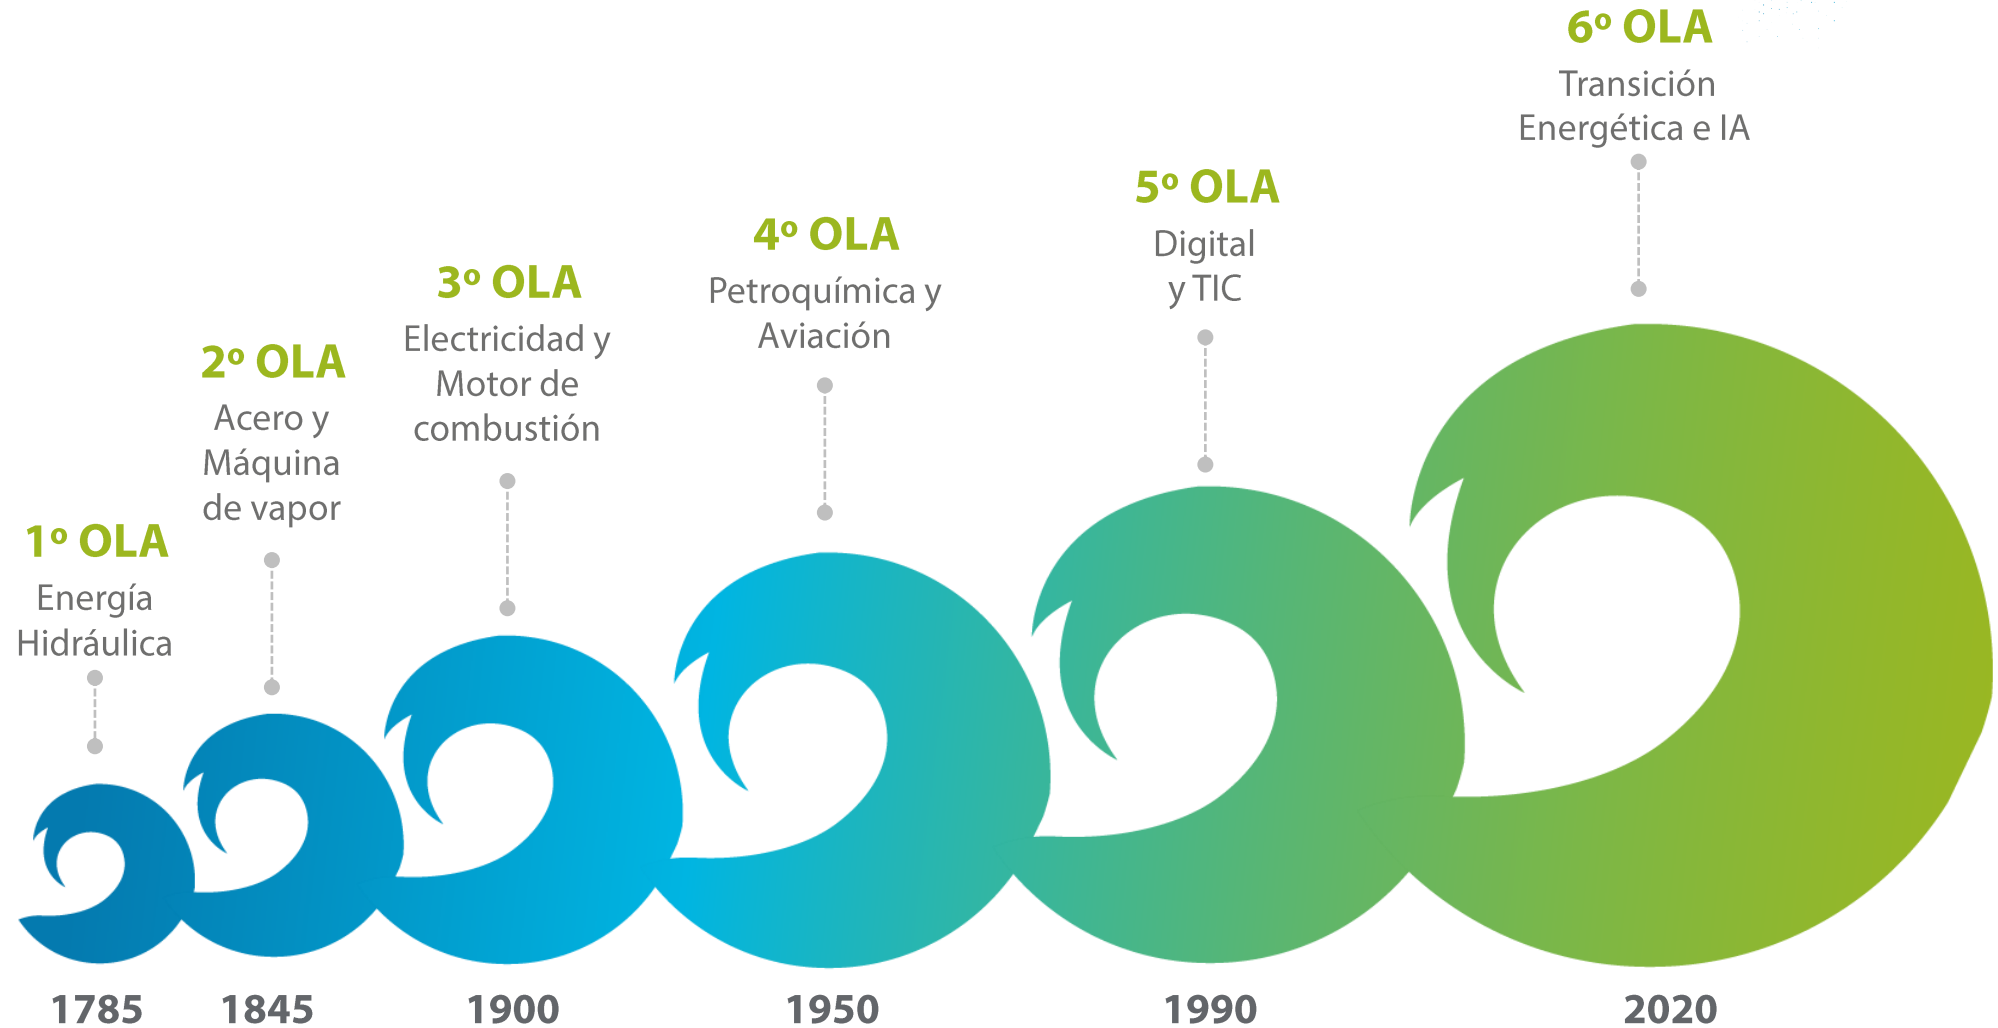

Las 6 olas de la innovación